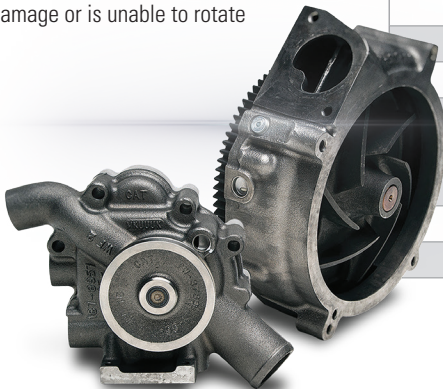

THE CAT REMAN DIFFERENCE

When your Cat on-highway truck engine runs with Cat Reman parts, you don't just save money. You also get exactly what you need for the next million miles on the road — all at a fraction of the cost of new.

- » **Like new quality:** Cat Reman parts undergo the same validation and testing as new parts.
- » **Exceptional performance:** Because Cat Reman parts receive the latest engineering updates, performance (including fuel economy) may exceed your original part.
- » **Industry-leading warranty:** Cat Reman parts come with an unlimited-mileage, 12-month warranty* that covers resultant damage. You also have the option to add extended coverage for up to 48 months.
- » **Unmatched support:** With over 30 authorized Cat dealers in North America who manage a combined network of 2,000+ sales and service locations, your Cat dealer has the parts, service and expertise to keep your Cat on-highway truck engine on the road for the long haul.

*Limitations may apply, for complete details about the applicable Caterpillar Limited Warranty, contact an authorized Cat dealer.

CORE CREDIT FOR ANY BRAND? YES!

YOUR TURBO AND/OR WATER PUMP CORE QUALIFIES FOR FULL CREDIT IF:

- It is a Cat or comparable aftermarket core
- It is fully assembled and complete
- It has minor housing or flange damage
- It has compressor and turbine wheel damage or is unable to rotate