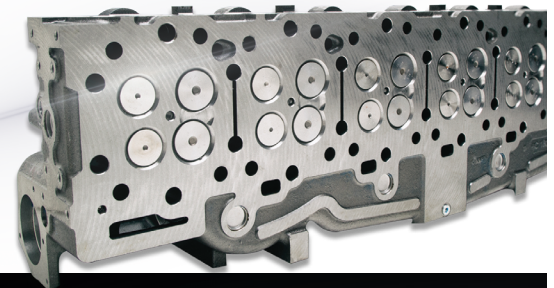

YOUR UTN CYLINDER HEAD CORE QUALIFIES FOR FULL CREDIT EVEN IF:

- It has an aftermarket head or piece parts (i.e., valves, springs, guides), as long as it is equivalent to the UTN cylinder head being purchased
- It has excessive rust or corrosion—or cracks caused by operational failure, non-operational failure or mishandling
- It underwent unsuccessful salvage attempts, such as milling, grinding or welding